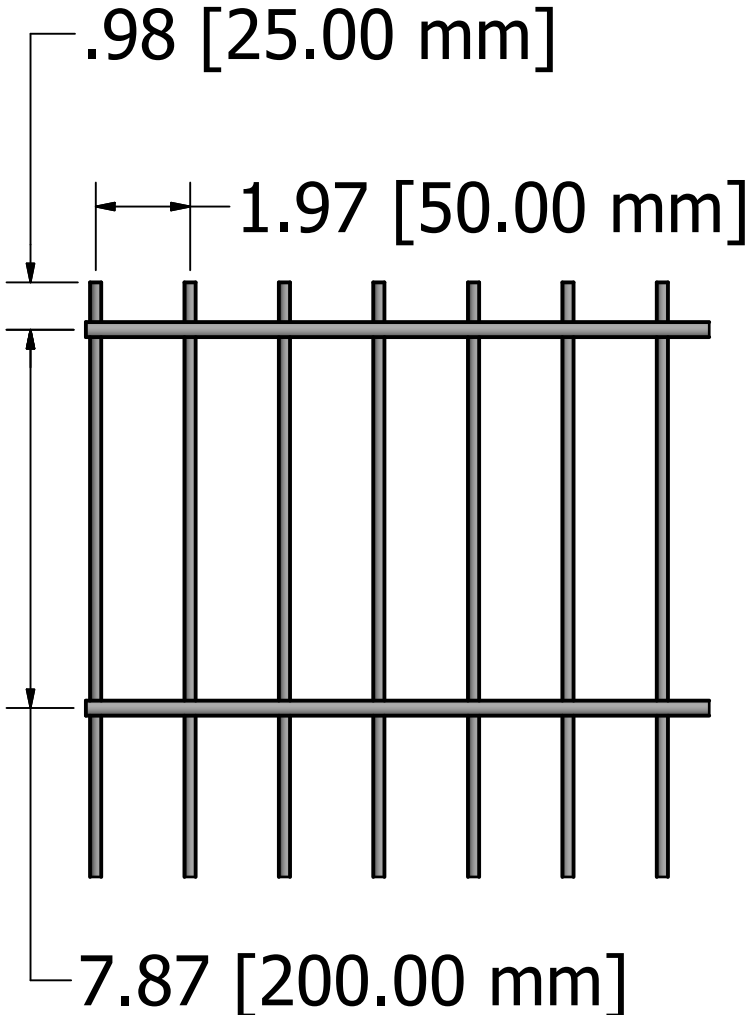

NOTE: OTHER WIRE DIAMETERS ARE AVAILABLE UPON REQUEST.

.24 [6.00 mm]  
4 GA  
Ø.31 [Ø8.00 mm]  
0 GA

Ø.31 [Ø8.00 mm]  
0 GA