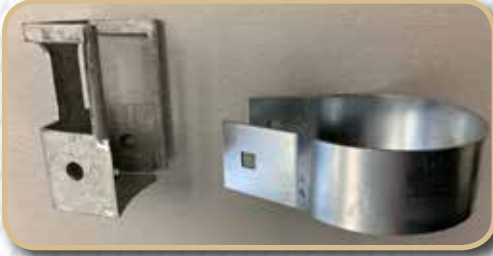

CHAMELEON

THE HIGH SECURITY CURTAIN WALL SYSTEM

UPGRADE AN EXISTING CHAIN LINK FENCE

AMICO Security Chameleon

The Chameleon System allows you to upgrade an existing chain link fence to the AMIGUARD system utilizing existing fence posts. The patent pending AMICLAMP design allows easy attachment to an existing post to accommodate the AMIGUARD INFINI-RAIL. A security mesh curtain wall can then be attached by utilizing AMIGUARD diamond fasteners. This system allows you to upgrade an existing chain link fence to a high security perimeter system with anti-cut and anti-climb capability.

- Allows you to utilize existing fence posts already set in place
- Saves time (up to 40% over other solutions) and materials
- Allows you to utilize existing grounding systems in place
- Can quickly and simply increase the security level of an existing fence
- Unlimited security mesh options
- Choice of finishes

AMIGUARD AMICLAMP

The Chameleon System allows you to upgrade an existing chain link fence to the AMIGUARD system utilizing existing fence posts. The patent pending AMICLAMP design allows easy attachment to an existing post to accommodate the AMIGUARD INFINI-RAIL. The Chameleon system can include various post sizes including 2-3/8", 2-7/8", 4", and 6-5/8".

A security mesh curtain wall can then be attached by utilizing AMIGUARD diamond fasteners. This system allows you to upgrade an existing chain link fence to a high security perimeter system with anti-cut and anti-climb capability – at a fraction of the cost of new.