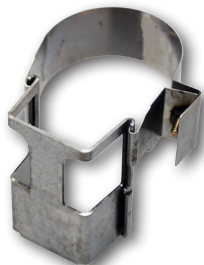

CHAMELEON

THE HIGH SECURITY CURTAIN WALL SYSTEM

The AMICO Chameleon system allows you to upgrade an existing chain link fence to the AMIGUARD system utilizing existing fence posts. This patent pending AMICLAMP design allows easy attachment to a post to accommodate the AMICO Infini-Rail. A security mesh curtain wall can then be attached by utilizing AMICO diamond fasteners. This system allows you to upgrade an existing chain link fence to a high security perimeter system with anti-cut and anti-climb capability.

Attack side of fence

Secure side of fence

AMICO Chameleon system features:

- The ability to utilize fence posts already set in place
- Saves time (up to 40% over other solutions) and materials
- Allows you to utilize existing grounding systems in place
- Can quickly and simply increase the security level of an existing fence
- Unlimited security mesh options
- Choice of finish - galvanized or black powder coat

AMICLAMP

Installed - secure side of fence

Installed - attack side of fence